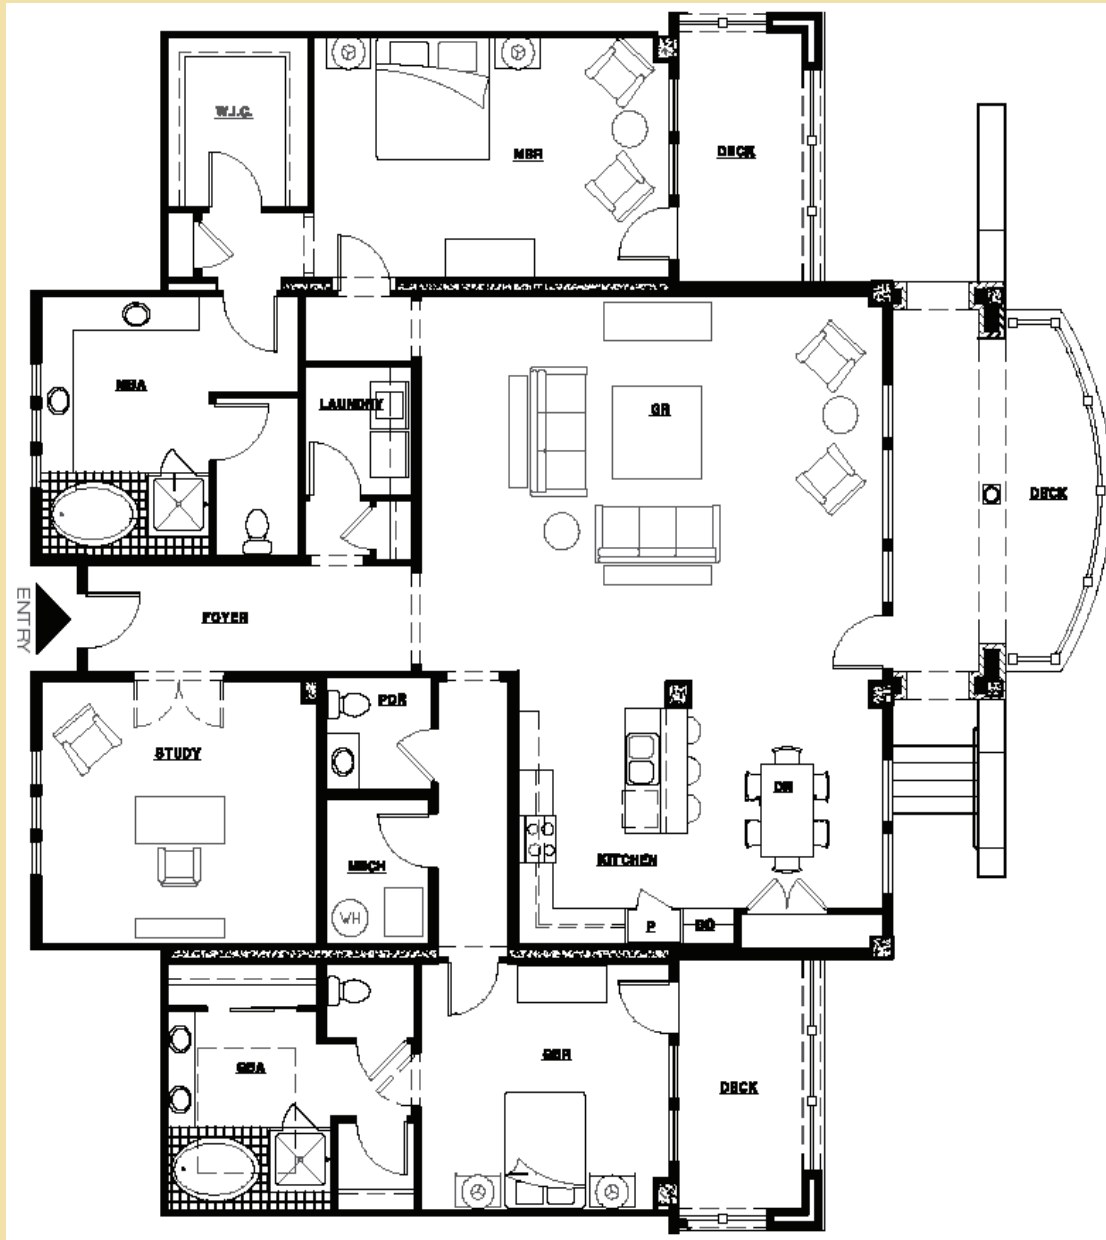

Community: Prima
Plan: 8

Level 1 of 1

Plan Details:

- 2,433 Square Feet
- 2 - 3 Bedroom + Study
- 2½ Bathrooms
- 2-Bay Parking Space
- On-Site Storage Space
- Condominium Home
- One-Level Layout
- Open Great Room with Island Kitchen
- Three Private, Spacious Decks